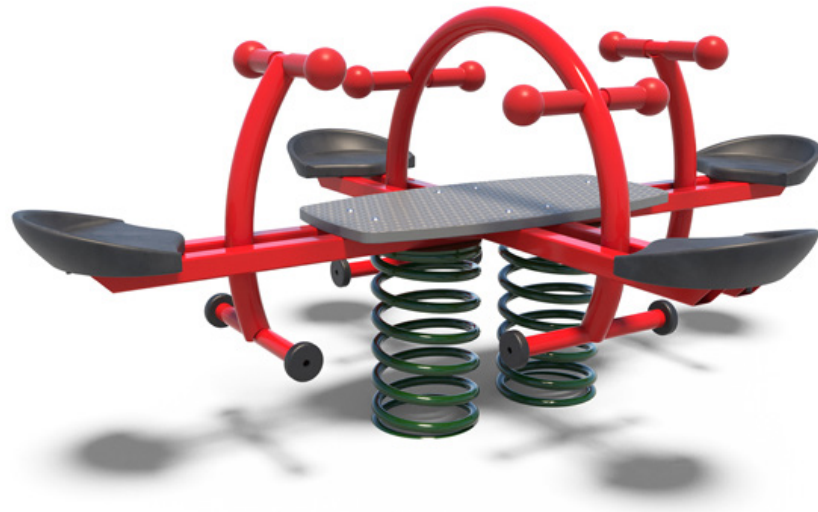

SPRING PLAY

R-8045 - 20 4-way Hoop Rocker

PRODUCT INFORMATION

 [Download Files](#)

 [3D Render](#)

 SUITABLE FOR EXTREME MARINE

 [Extreme Marine](#)

PLAY VALUE

 x 1
ACTIVITIES

 x 4
USERS

SPECIFICATIONS

Age Range	Junior
Fall Height	1000mm
Soft-fall Area	11.50m ²
Space Req. Incl Soft-fall	4.20 x 3.85m

TECHNICAL INFORMATION

AUS Standards Compliance	AS4685
Assembly Time	4 hrs
Total Weight	80 kg
Heaviest Component	40 kg
Concrete Required	.1 m ³
Number of Footings	2