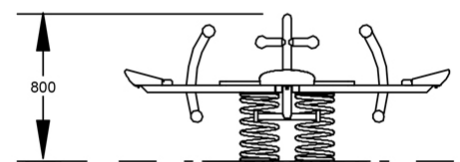

 x 1
ACTIVITIES

 x 4
USERS

SPECIFICATIONS

Age Range	Junior
Fall Height	1000mm
Soft-fall Area	11.50m ²
Space Req. Incl Soft-fall	4.20 x 3.85m

TECHNICAL INFORMATION

AUS Standards Compliance	AS4685
Assembly Time	4 hrs
Total Weight	80 kg
Heaviest Component	40 kg
Concrete Required	.1 m ³
Number of Footings	2

TOP VIEW

SIDE ELEVATION

[WARRANTY](#)

[CARE PLAN](#)

[COMPLIANCE](#)

[AUS MADE](#)