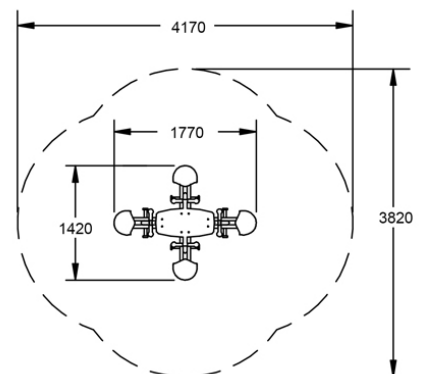

TOP VIEW

SIDE ELEVATION