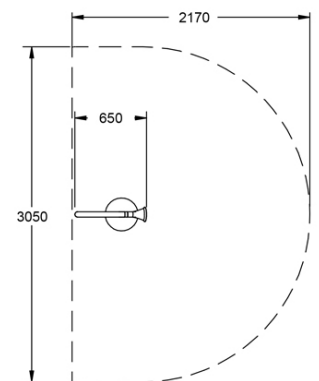

 x 1
ACTIVITIES

 x 4
USERS

SPECIFICATIONS

Age Range	Junior
Fall Height	N/A
Soft-fall Area	5.60m ²
Space Req. Incl Soft-fall	2.20m x 3.05m

TECHNICAL INFORMATION

AUS Standards Compliance	AS4685
Install Time (Team of 2)	5 hrs
Total Weight	25 kg
Heaviest Component	12 kg
Concrete Required	.1 m ³
Number of Footings	2

TOP VIEW

SIDE ELEVATION

[WARRANTY](#)

[CARE PLAN](#)

[COMPLIANCE](#)

[AUS MADE](#)