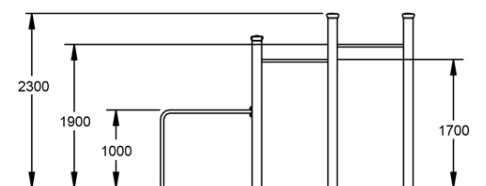

 x 3
ACTIVITIES

 x 5
USERS

SPECIFICATIONS

Age Range	Mixed
Fall Height	1200 - 2200mm
Soft-fall Area	21.60m ²
Space Req. Incl Soft-fall	6.80m x 3.90m

TECHNICAL INFORMATION

AUS Standards Compliance	AS4685
Install Time (Team of 2)	4 hrs
Total Weight	115 kg
Heaviest Component	35 kg
Concrete Required	.35 m ³
Number of Footings	4

TOP VIEW

SIDE ELEVATION

[WARRANTY](#)

[CARE PLAN](#)

[COMPLIANCE](#)

[AUS MADE](#)