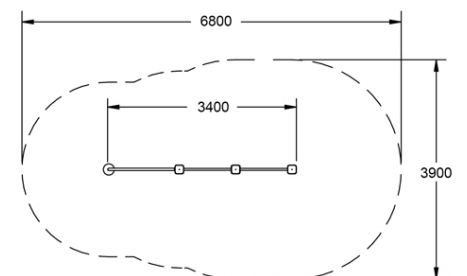

FITNESS

F-8638 - 27 Pull-Up Chin-Up Station

PRODUCT INFORMATION

[Download Files](#)

[3D Render](#)

SUITABLE FOR EXTREME MARINE

[Extreme Marine](#)

PLAY VALUE

x 3
ACTIVITIES

x 5
USERS

SPECIFICATIONS

Age Range	Mixed
Fall Height	1200 - 2200mm
Soft-fall Area	21.60m²
Space Req. Incl Soft-fall	6.80m x 3.90m

TECHNICAL INFORMATION

AUS Standards Compliance	AS4685
Install Time (Team of 2)	4 hrs
Total Weight	115 kg
Heaviest Component	35 kg
Concrete Required	.35 m³
Number of Footings	4

TOP VIEW

SIDE ELEVATION

[WARRANTY](#)

[CARE PLAN](#)

[COMPLIANCE](#)

[AUS MADE](#)