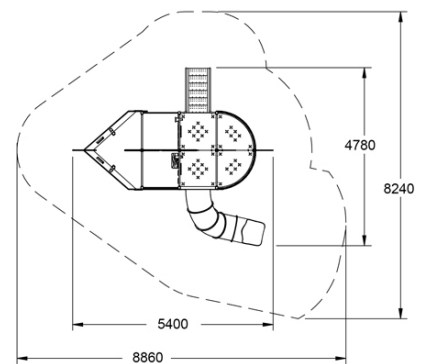

x 7
ACTIVITIES

x 15
USERS

SPECIFICATIONS

Age Range	Mixed
Fall Height	1200mm
Soft-fall Area	48m ²
Space Req. Incl Soft-fall	8.90m x 8.20m

TECHNICAL INFORMATION

AUS Standards Compliance	AS4685
Assembly Time	16 hrs
Total Weight	600 kg
Heaviest Component	40 kg
Concrete Required	.7 m ³
Number of Footings	16

TOP VIEW

SIDE ELEVATION

[WARRANTY](#)

[CARE PLAN](#)

[COMPLIANCE](#)

[AUS MADE](#)