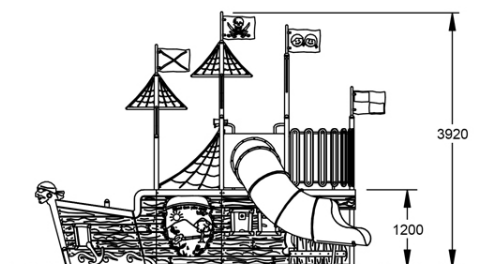

x 7
ACTIVITIES

x 15
USERS

SPECIFICATIONS

Age Range	Mixed
Fall Height	1200mm
Soft-fall Area	48m ²
Space Req. Incl Soft-fall	8.90m x 8.20m

TECHNICAL INFORMATION

AUS Standards Compliance	AS4685
Assembly Time	16 hrs
Total Weight	600 kg
Heaviest Component	40 kg
Concrete Required	.7 m ³
Number of Footings	16

TOP VIEW

SIDE ELEVATION

[WARRANTY](#)

[CARE PLAN](#)

[COMPLIANCE](#)

[AUS MADE](#)