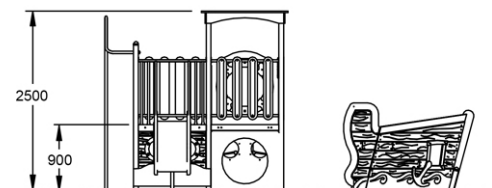

[WARRANTY](#)

[CARE PLAN](#)

[COMPLIANCE](#)

[AUS MADE](#)