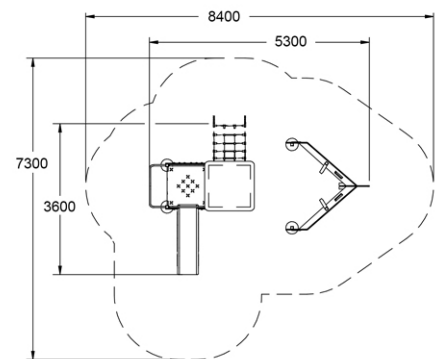

TOP VIEW

SIDE ELEVATION