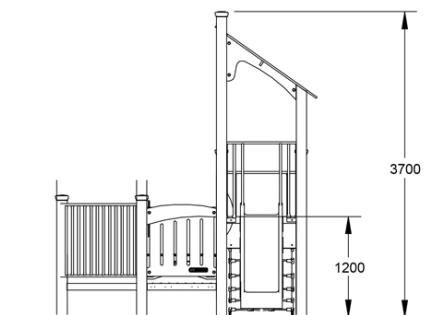

PLAY VALUE

 x 5
ACTIVITIES

 x 10
USERS

SPECIFICATIONS

Age Range	Junior
Fall Height	600 - 1200mm
Soft-fall Area	37.90m ²
Space Req. Incl Soft-fall	8.60m x 6.20m

TECHNICAL INFORMATION

AUS Standards Compliance	AS4685
Assembly Time	1 Day
Total Weight	400 kg
Heaviest Component	40 kg
Concrete Required	.7 m ³
Number of Footings	13

TOP VIEW

SIDE ELEVATION

[WARRANTY](#)

[CARE PLAN](#)

[COMPLIANCE](#)

[AUS MADE](#)