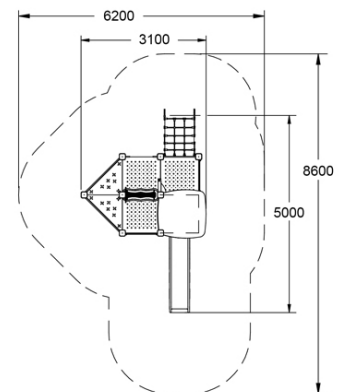

PLAY VALUE

 x 5
ACTIVITIES

 x 10
USERS

SPECIFICATIONS

Age Range	Junior
Fall Height	600 - 1200mm
Soft-fall Area	37.90m ²
Space Req. Incl Soft-fall	8.60m x 6.20m

TECHNICAL INFORMATION

AUS Standards Compliance	AS4685
Assembly Time	1 Day
Total Weight	400 kg
Heaviest Component	40 kg
Concrete Required	.7 m ³
Number of Footings	13

TOP VIEW

SIDE ELEVATION

[WARRANTY](#)

[CARE PLAN](#)

[COMPLIANCE](#)

[AUS MADE](#)