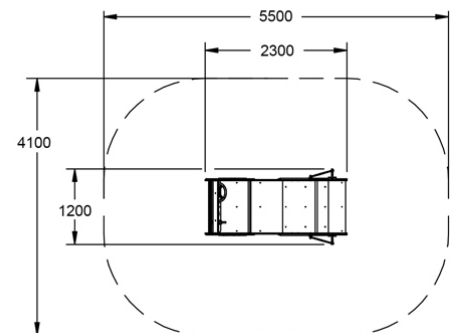

TOP VIEW

SIDE ELEVATION