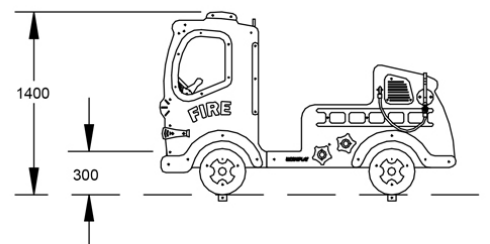

[WARRANTY](#)

[CARE PLAN](#)

[COMPLIANCE](#)

[AUS MADE](#)