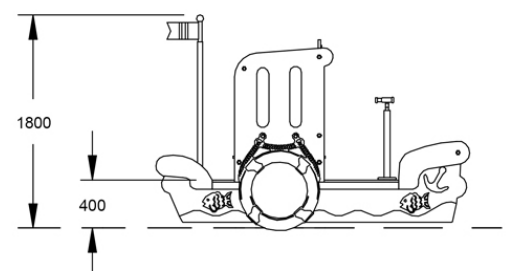

 x 5
ACTIVITIES

 x 5
USERS

SPECIFICATIONS

Age Range	Junior
Fall Height	600 - 900mm
Soft-fall Area	20.60m ²
Space Req. Incl Soft-fall	5.75m x 3.95m

TECHNICAL INFORMATION

AUS Standards Compliance	AS4685
Assembly Time	4 hrs
Total Weight	150 kg
Heaviest Component	150 kg
Concrete Required	.3 m ³
Number of Footings	6

TOP VIEW

SIDE ELEVATION

[WARRANTY](#)

[CARE PLAN](#)

[COMPLIANCE](#)

[AUS MADE](#)