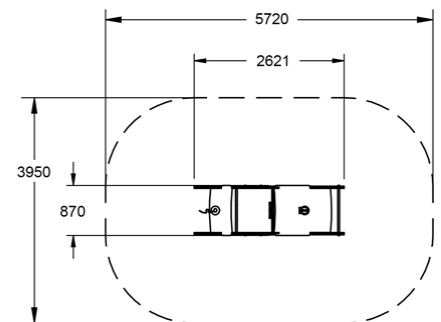

ADVENTURE

T-8400 - 02 Little Seafarer

PRODUCT INFORMATION

[Download Files](#)

[3D Render](#)

SUITABLE FOR EXTREME MARINE

[Extreme Marine](#)

PLAY VALUE

x 5
ACTIVITIES

x 5
USERS

SPECIFICATIONS

Age Range	Junior
Fall Height	600 - 900mm
Soft-fall Area	20.60m²
Space Req. Incl Soft-fall	5.75m x 3.95m

TECHNICAL INFORMATION

AUS Standards Compliance	AS4685
Assembly Time	4 hrs
Total Weight	150 kg
Heaviest Component	150 kg
Concrete Required	.3 m³
Number of Footings	6

TOP VIEW

SIDE ELEVATION

[WARRANTY](#)

[CARE PLAN](#)

[COMPLIANCE](#)

[AUS MADE](#)