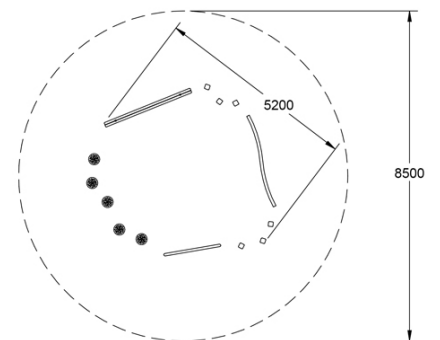

TOP VIEW

SIDE ELEVATION