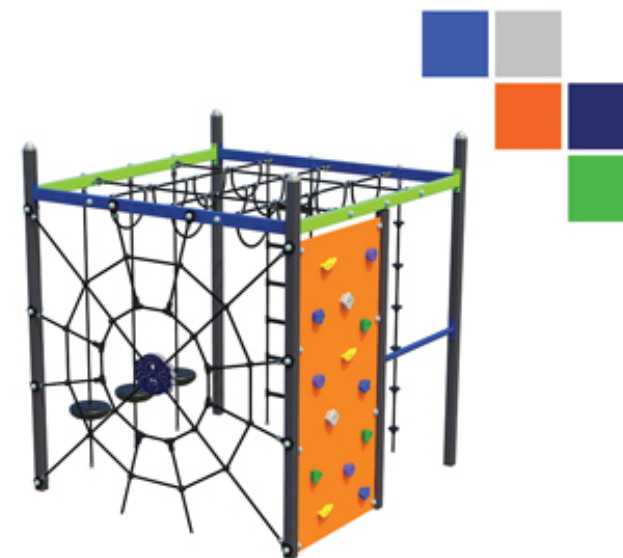

GEOCLIMBER COLOUR SCHEME

JUNGLE

SCH-6

TOASTY