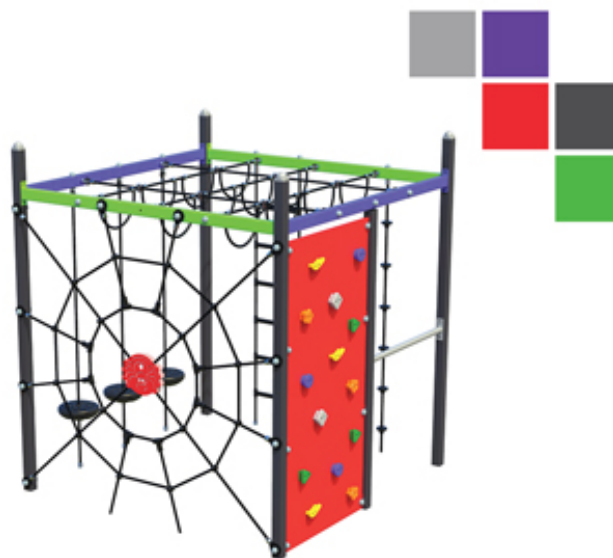

GEOCLIMBER COLOUR SCHEME

JUNGLE

SCH-6

TOASTY