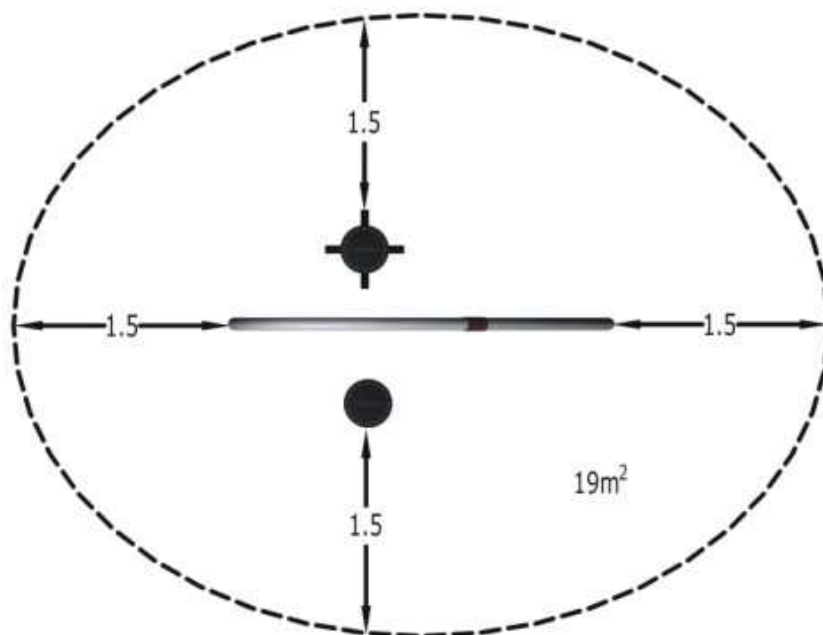

Training Activity

Balance

Product

Twister

Code

NW301

THE POSITION

TRAINING ZONE

Outer Height

1222mm

Inground

250mm

Area

19m²