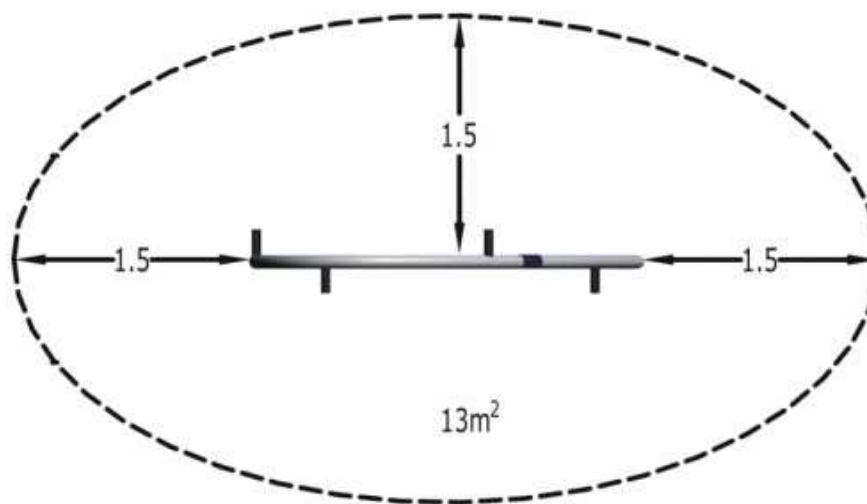

Training Activity

Flexibility

Product

Stretch

Code

NW401

THE POSITION

TRAINING ZONE

Outer Height

1222mm

Inground

250mm

Area

13m²

17 -19 Waverley Drive
Unanderra NSW 2526

1800 806 145
sales@moduplay.com.au