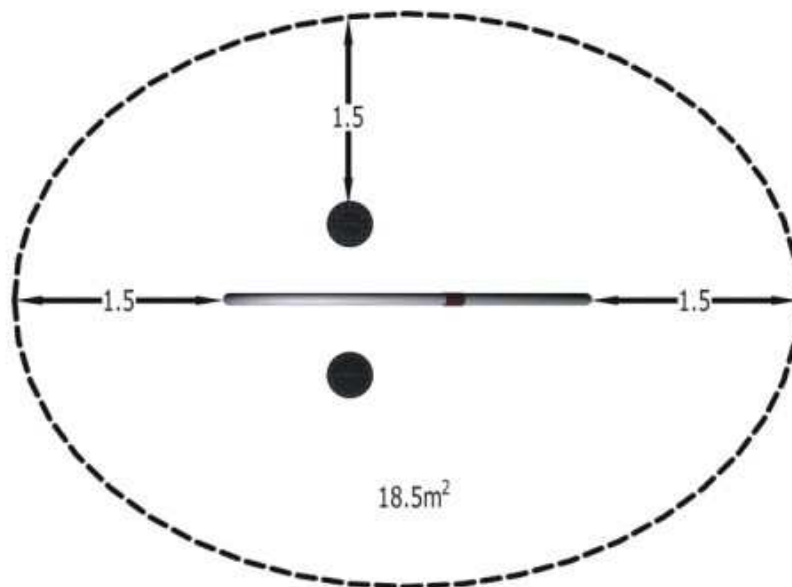

Outer Height

1222mm

Inground

250mm

Area

18.5m²

17 -19 Waverley Drive
Unanderra NSW 2526

1800 806 145
sales@moduplay.com.au