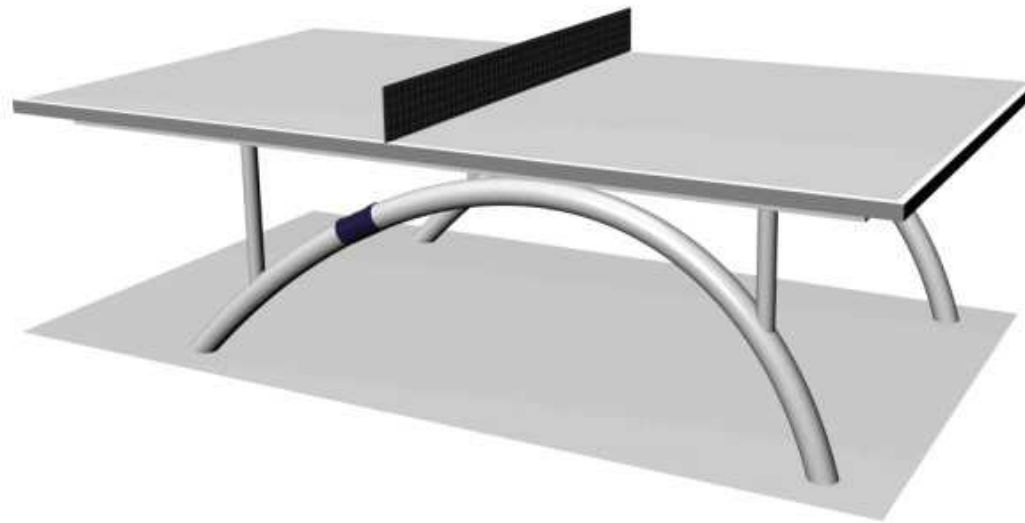

Training Activity

**Flexibility**

Product

**Pingpong**

Code

**NW502**

THE POSITION

TRAINING ZONE

Outer Height

922mm

Inground

250mm

Area

30m<sup>2</sup>

17 -19 Waverley Drive  
Unanderra NSW 2526

1800 806 145  
sales@moduplay.com.au