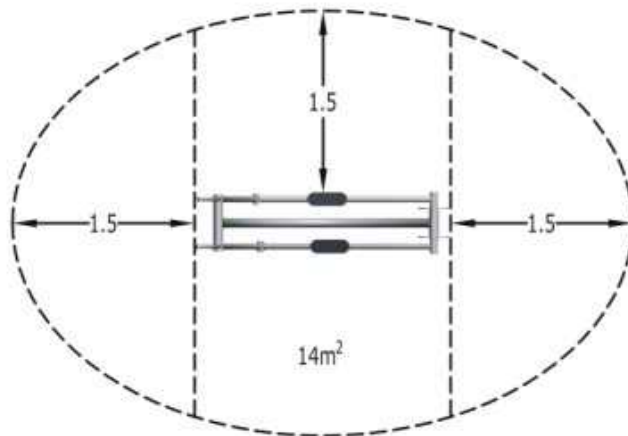

THE POSITION

TRAINING ZONE

Outer Height

1893mm

Inground

250mm

Area

14m<sup>2</sup>