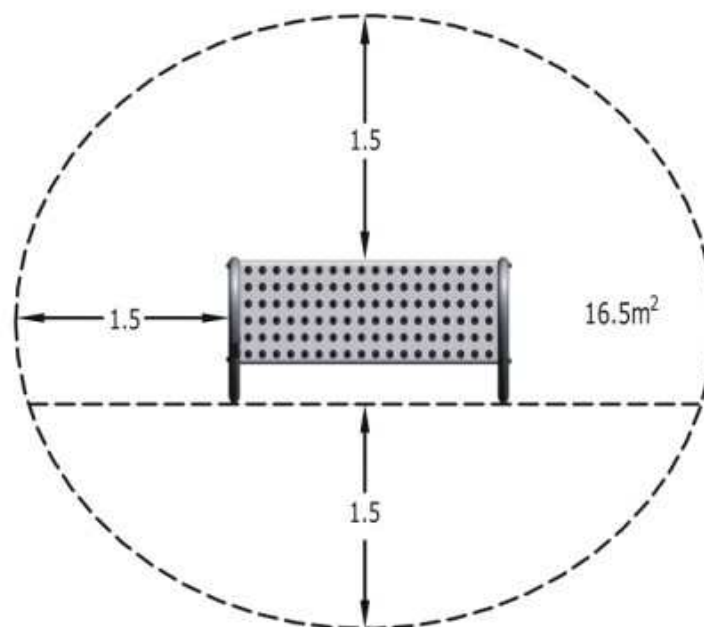

Training Activity

**Flexibility**

Product

**Bench**

Code

**NW501**

THE POSITION

TRAINING ZONE

Outer Height

712mm

Inground

250mm

Area

16.5m<sup>2</sup>

17 -19 Waverley Drive  
Unanderra NSW 2526

1800 806 145  
sales@moduplay.com.au