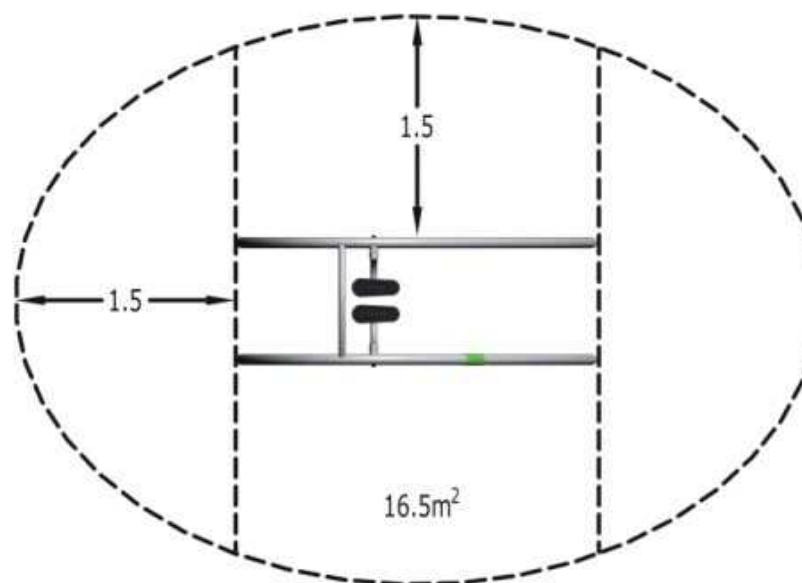

Outer Height

1288mm

Inground

250mm

Area

16.5m²

17 -19 Waverley Drive
Unanderra NSW 2526

1800 806 145
sales@moduplay.com.au